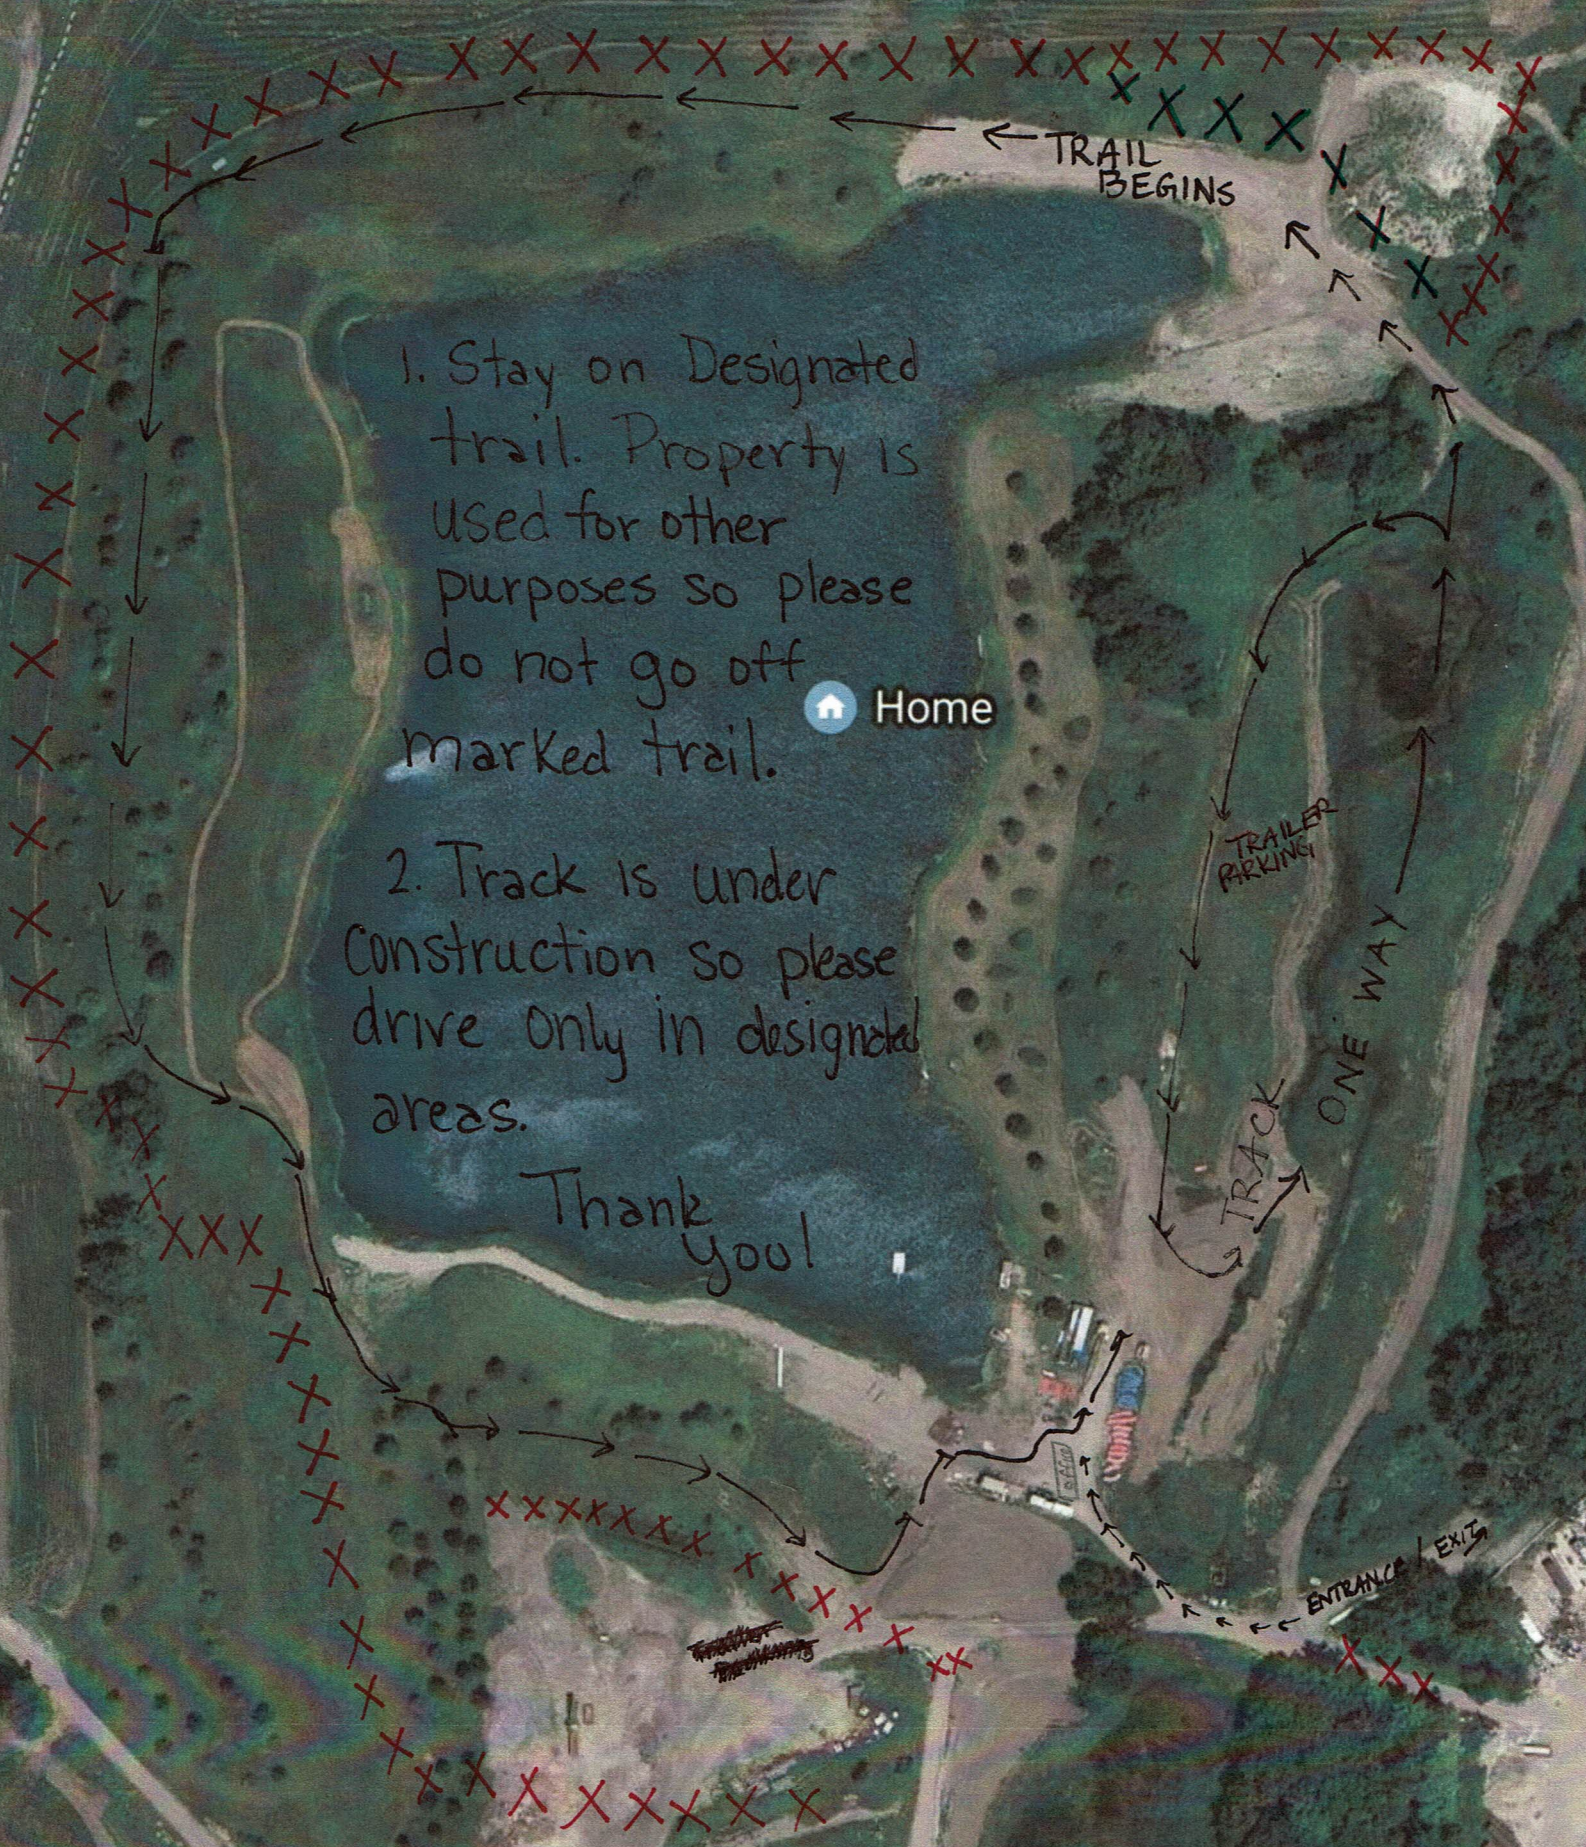

S River Rd

1. Stay on Designated trail. Property is used for other purposes so please do not go off marked trail.

Home

2. Track is under construction so please drive only in designated areas.

Thank you!

TRAIL BEGINS

TRAILER PARKING

TRACK

ONE WAY

ENTRANCE / EXIT